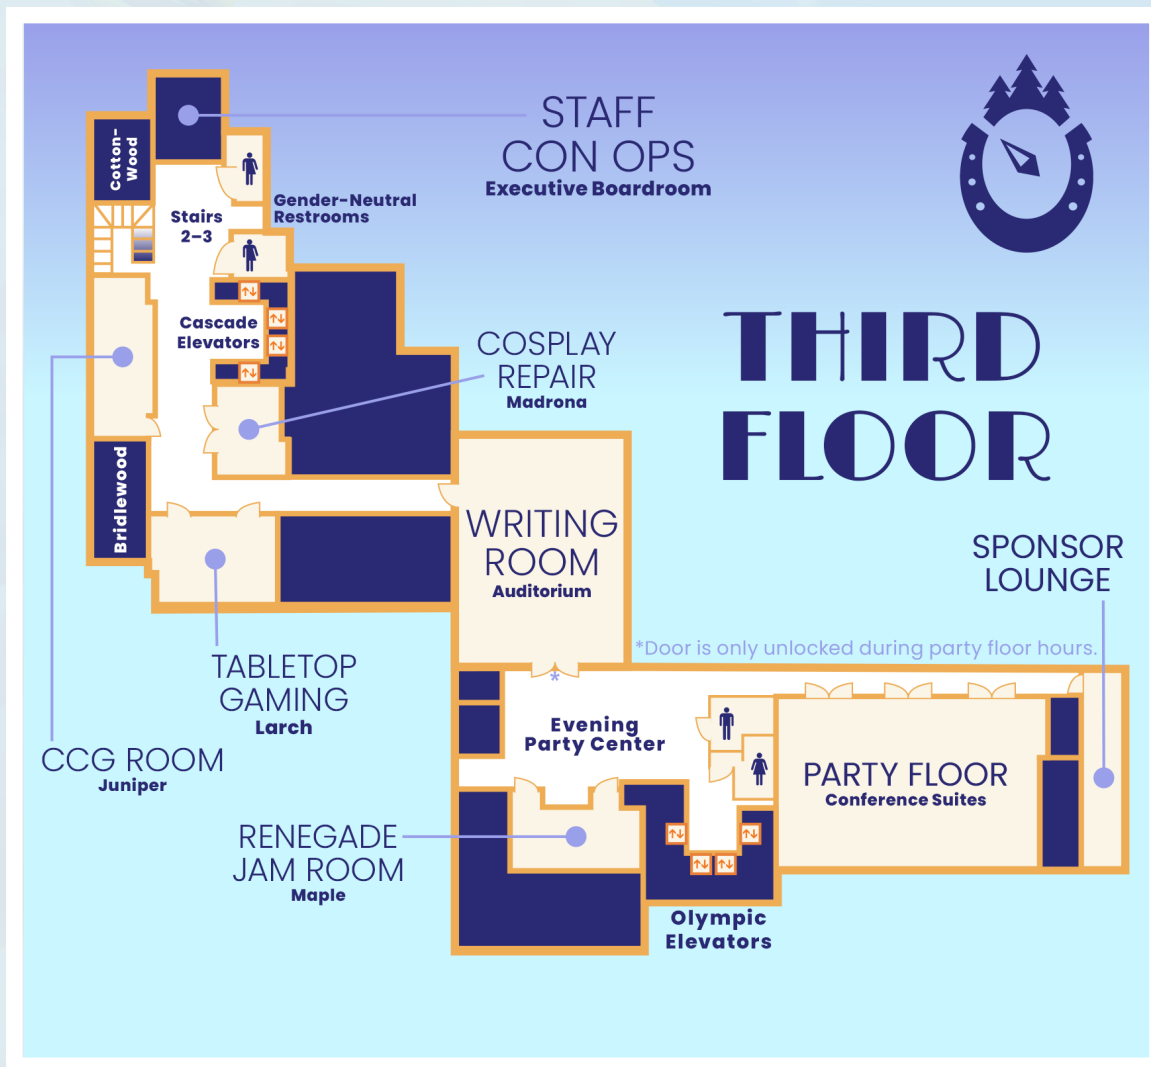

Everfree Northwest 2023 Convention Map

MLP: CCG

(Juniper)

FRI: 10:00am – 12:00am

SAT: 9:00am – 11:00pm

SUN: 9:00am – 4:00pm

Cosplay Repair

(Madrona)

Fri: 12:00pm – 6:00pm

Sat: 10:00am – 6:00pm

Sun: 10:00am – 4:00pm

Tabletop Gaming

(Larch)

FRI: 10:00am – 2:00am

SAT: 8:00am – 2:00am

SUN: 8:00am – 5:00pm