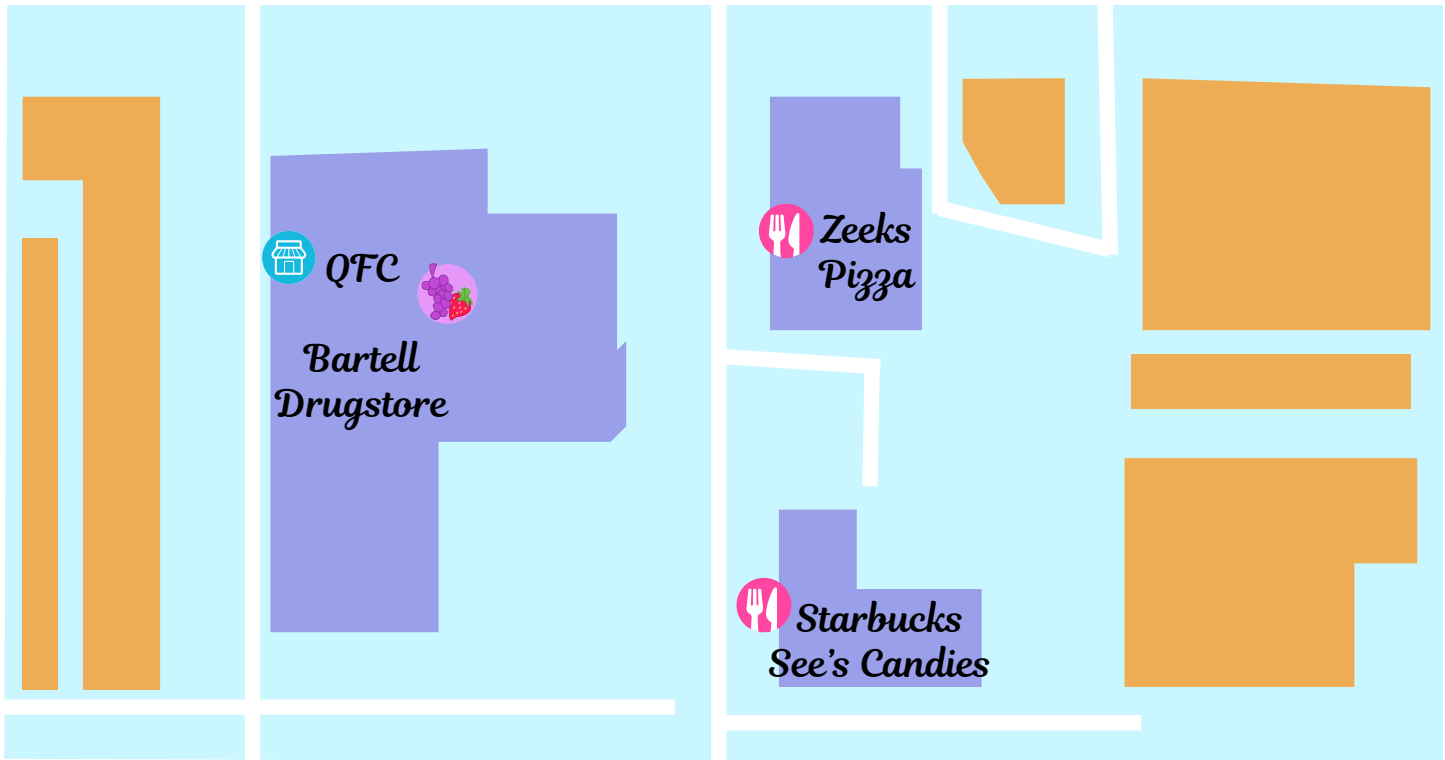

Staff: *InvisiBrony, Note Worthy, Reina*

100th Ave NE

NE 8th Street

Everfree NORTHWEST Area Guide

Legend

- Restaurant
- Cash Machine
- Store
- Parking
- Bank/Financial Services
- Hotel
- Skybridge

2023 Con Book
Compiled By: Mel & Swan Song