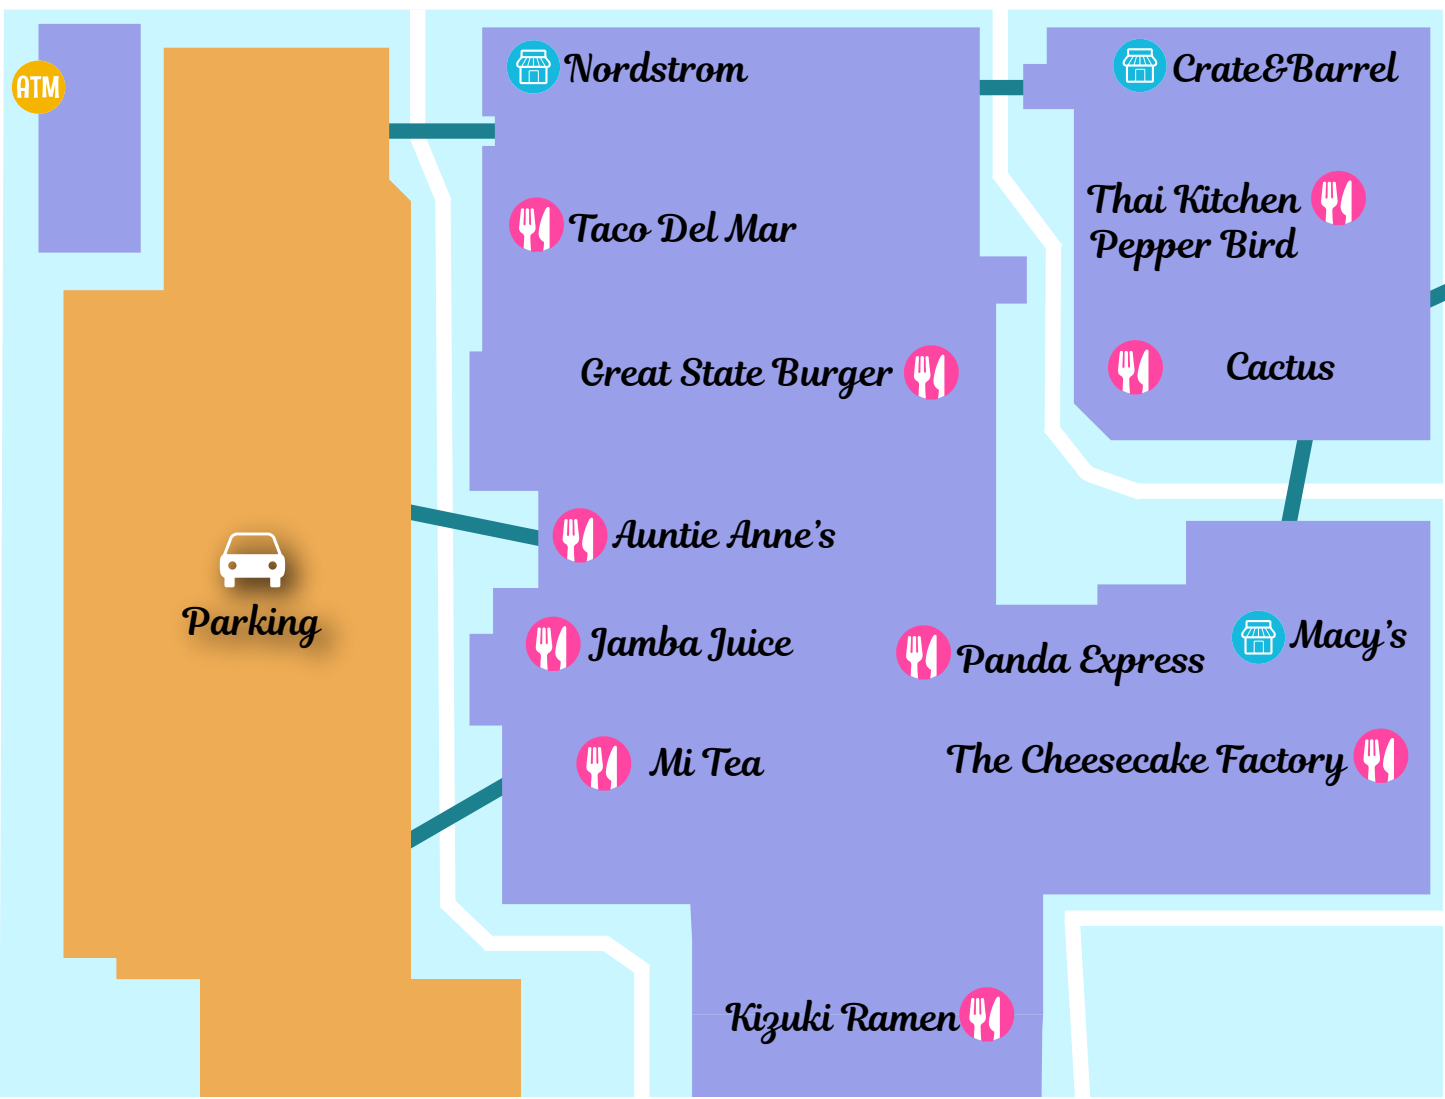

Staff: *InvisiBrony, Note Worthy, Reina*

100th Ave NE

NE 8th Street

Everfree NORTHWEST Area Guide

Legend

- Restaurant
- Cash Machine
- Store
- Parking
- Bank/Financial Services
- Hotel
- Skybridge

2023 Con Book
Compiled By: Mel & Swan Song