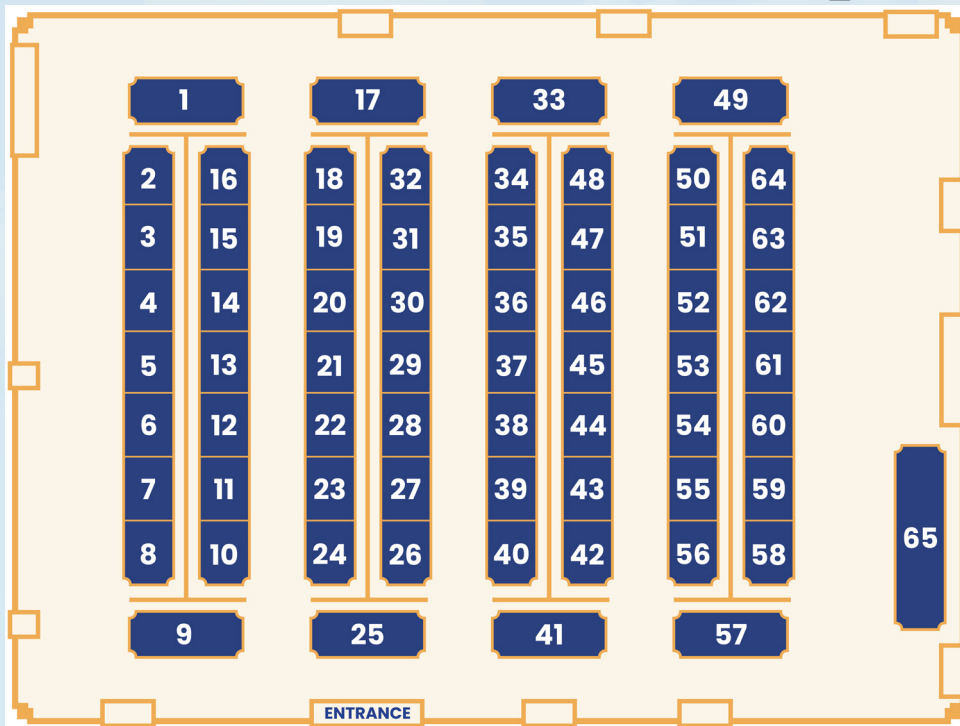

EFNW 2023
Tote Bag

EFNW Coin

EFNW Con Poster

EFNW Hat

EFNW Socks

EFNW Stickers

Vendor Hall Map

| | | | | | | | |
|-----|-------------------------------|----|-----------------------------------|-------|---|----|---|
| 1 | MidnightPremiere | 18 | Hibiscus Stitch (CG) | 34 | JParraAllen | 51 | Moozua Art |
| 2 | Art by Oomles | 19 | Sophie Scruggs | 35 | Geeky Pins n Things | 52 | Befish n' Fluffle Stuff |
| 3 | Hearth & Home Woodcrafts | 20 | Doodles Curios | 36 | Saphypone | 53 | S. Park Creatures |
| 4 | CrescentScript & Howling Loup | 21 | LvlUp Designs | 37 | Red Palette Art | 54 | The Rainbow Table |
| 5 | fannytastical | 22 | Fey Market | 38 | mellodillo's sketches and goods! | 55 | Way2Weird Productions |
| 6 | Gobiraptor | 23 | Lytlethelemur | 39/40 | Dawnfire's Art | 56 | Viw's Art |
| 7/8 | Halley & Sweetcream | 24 | Baja Gryphon | 41 | VOID | 57 | Sky Railroad (CG) & My Little Ties (CG) |
| 9 | Twilight's Book Nook | 25 | Sugar Mint Cafe | 42 | Tony Fleecs (VIP) | 58 | Twisted Sketch Productions |
| 10 | Maxii's art den | 26 | JustaSuta | 43 | Jeremy Whitley (VIP) | 59 | Candled with Care |
| 11 | Brianna Garcia Illustration | 27 | fleebites | 44 | RimiPlushies | 60 | Silver Games LLC |
| 12 | Cookiestraw | 28 | Dogstomp | 45 | Endersketch Illustrations / Sleepyghost | 61 | Variety Custom Guitars |
| 13 | Ponies by Rubio Wolf (CG) | 29 | Haywaiian Horse Productions | 46 | Luximus | 62 | InkKey Studios |
| 14 | Taurson's Cafe | 30 | LBRCLOUD | 47 | CosmicKeyframe Productions | 63 | EquestriaPlush |
| 15 | Smudgemarks & Engelwerks | 31 | Gleamy Dreams | 48 | TOP Dog Studios | 64 | Battle Gem Ponies |
| 16 | Earth-Pony Creations | 32 | Vi Sweet Boutique | 49 | Waffle Wishes | 65 | Streamily Featured Guests |
| 17 | Techycutie | 33 | Choco Pony's CONfectioneries (CG) | 50 | Rabbitasaur Creatives | | |